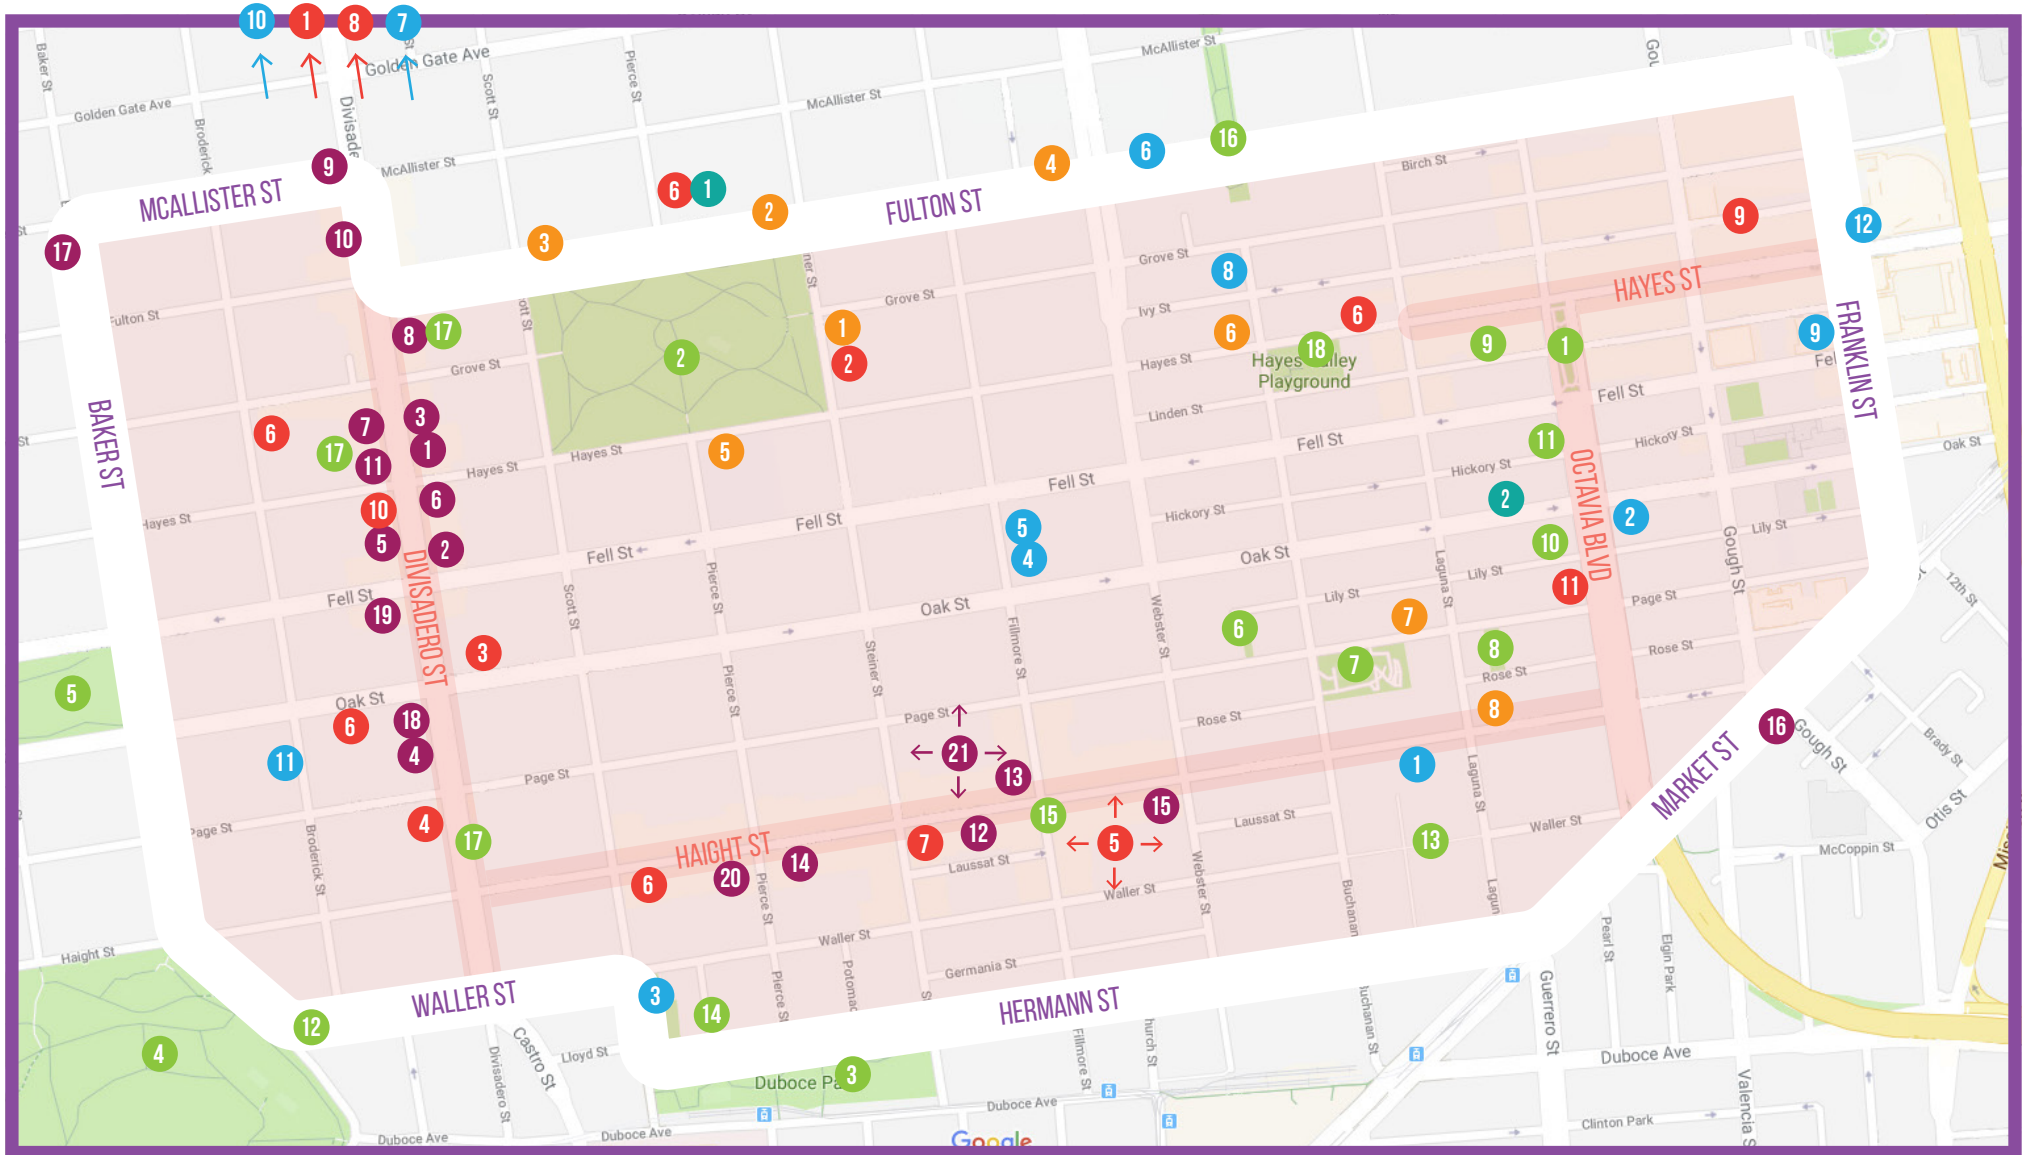

ART TRAILS SF

CENTER CITY

FOLLOW ON INSTAGRAM AND FACEBOOK @ARTTRAILS.F

MURALS

- 1 Mel Waters' "Harlem of the West" Mural
Divisadero between Eddy and Ellis
- 2 Painted Gentleman
802-808 Steiner
- 3 Touchless Car Wash
"No More Mean People" - 1048 Oak
"Divisadero" - 400 Divisadero
"Painted Gentlemen rotation panels" (north wall) - 400 Divisadero
- 4 Wholesome Bakery
299 Divisadero
- 5 Collection of 30 Lower Haight Murals
- 6 Murals by fnnch
California Poppies - Pierce between Fulton and McAllister
Butterfly Victorian - 634 Hayes St
Triple Scoop Bear - 791 Haight
Bicycle Bear and Music Bear - 1171 Oak
Ladybug Columns - 550 Broderick
- 7 Barcelona-based artist Miss Van and Brazilian Ciro Schu
597 Haight
- 8 Hearing and Speech Center
1234 Divisadero
- 9 Bee Mural
200 block of Ivy St.
- 10 Coyote by Bordalo II
559 Divisadero
- 11 JR Mural
Octavia, between Page & Lily

PARKS & PUBLIC SPACES

- 1 Patricia's Green
Linden & Octavia
Burning Man SQUARED sculpture by Charles Gadenen
- 2 Alamo Square Park
- 3 Duboce Park
- 4 Buena Vista Park
- 5 The Panhandle
- 6 Page Street Community Garden
- 7 Koshland Community Park
- 8 Page and Laguna Mini Park
- 9 Linden Alley
- 10 Lily Street Living Alley
between Buchanan and Octavia
- 11 Hickory Alley
- 12 Adah's Stairway
Between Broderick Street and Buena Vista Avenue East at Waller Street
- 13 Waller Street Public Park
- 14 Scott Street Labyrinth
52 Scott Street
- 15 Walkstop
Fillmore and Haight
- 16 Buchanan Mall
Buchanan & Fulton
- 17 Divisadero Parklets
262 Divisadero
639 Divisadero
736 Divisadero
- 18 Hayes Valley Playground Basketball Court by the Apexer